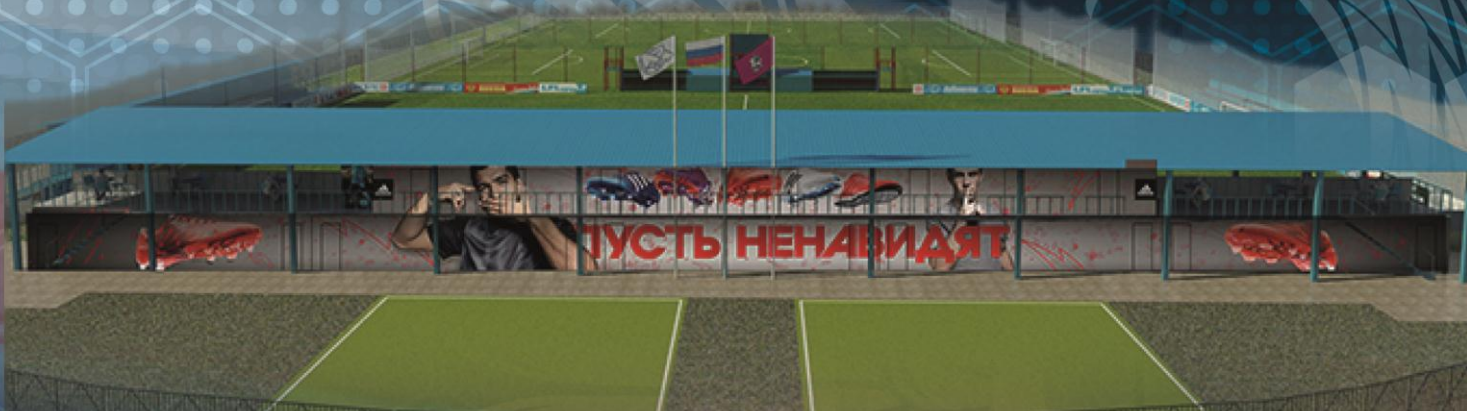

Setun Park is an ultra – modern stadium, designed specifically for the largest finals in Amateur football;

- The participants and spectators:  
football field is 68 x 39 metres with excellent drainage and artificial grass 45mm;
- gate of 5.60 x 2.35 m;
- covered tribune along the perimeter of the field;
- professional lighting and sound;
- V. I. P. rooms on the first tier of the tribune;
- restaurant with a view of the pitch;
- bar with five Beers on tap;
- TV tower and a commentator's cabin, radio room, directing;
- large electronic scoreboard 6m<sup>2</sup>;
- 10 dressing rooms, showers;
- secure Parking for 150 cars;
- free Wi-Fi.